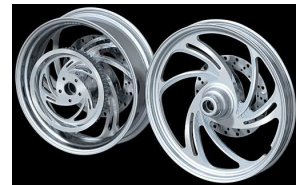

Silver Horse **Price: \$14,680** (With Std. Equip.)

Standard Equipment: 113 ci, Belt Drive Primary, 6-Spd Trans, Black Finish. 58mm Fork Asm, 60 Spoke Rims, and Choice of Exhaust. 250 mm wide rear tire. Digital Speedo and Turn Signal Kit.

Sharp Shooters
60-303

Straight Shooters
60-304

Long Barrels
60-305

Up'n'Out
60-306

Long Rifles
60-307

Short Shooters
60-308

Double Barrels
60-309

Long Guns
60-310

Heat Shield Set 3 Pc
60-311

Heat Shield Set Ext 2 Pc
60-312

Wheels

Standard Set
60 Spoke
Standard

80 Spoke
+ \$150

Bayonet II
+ \$199

Lethal Weapon
+ \$199

Maltese Cross
+ \$199

Reckoning
+ \$199

Call in Option: _____ Cost: _____

WHISTLESTOP CHOPPERS

SILVER HORSE

Forks

Rake

5 Degree w/10" Over Length Legs

 **WHISTLESTOP CHOPPERS**
SILVER HORSE