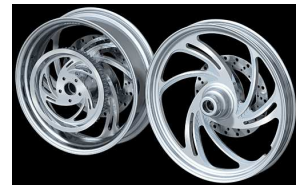

☐ Reckoning

+ $199

☐ Call in Option: _____ Cost: _____